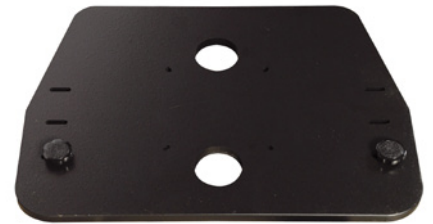

Length	12'
Beam (Width)	41"
Beam @ Waterline	38"
Height	12-16"
Draft	3-5"
Hull Weight	77 lbs
Seating Capacity	1-3 ppl
Weight Capacity	650 lbs
Maximum Auxilliary Power	2HP or equivalent

	NuCanoe 10'	NuCanoe 12'	Frontier 12'
 <b>Lime</b>	#1001	#1201	#1401
 <b>Yellow</b>	#1002	#1202	#1402
 <b>Desert Sand</b>	#1003	#1203	#1403
 <b>OD Green</b>	#1004	#1204	#1404
 <b>Hunter Brown</b>	#1005	#1205	#1405

**MODULAR MULTI MOUNT**  
Item # 2110

Provides a modular surface to mount rod holders, fish finders, GPS devices, and more. Secures in any NuCanoe seat position. Includes a recessed cup holder. Marine Starboard. 3lbs.