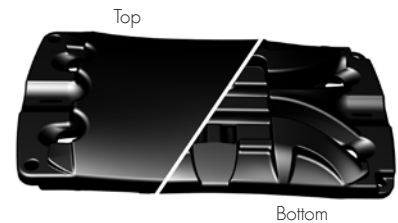

FRONTIER MULTI-SEAT BASE
Item # 3041

The innovative standard seat on the Frontier that is a bench seat on one side and a swivel seat mount on the other side. Designed for the Frontier Freedom Track. Rotomolded Polyethylene. 4lbs.