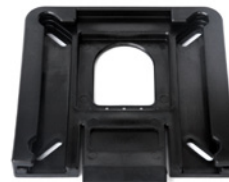

QUICK RELEASE BRACKET
Item # 3066

Enables swivel seats to be removed in seconds without tools. Included with Swivel Seats. Requires 6-5/8" x 6-3/4" Seat Swivel