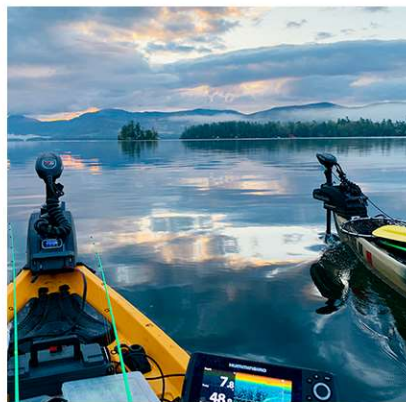

BOW MOUNT MOTORS

A POWERFUL MOTOR WITH GPS FEATURES & FISHING INTELLIGENCE.

Kick back, relax, and get to your spots first. Then hold your position with advanced GPS features like spot-lock. Or cruise with heading lock. Your fishing game will be at a whole new level.

MAXIMIZE DECK SPACE

FAST & QUIET

HOLD YOUR SPOTS

COMPATIBLE WITH:
F10 FIINT
FRONTIER 12 Pursuit

MotorGuide X³

MotorGuide Xi3	Starts at \$699
NuCanoe Bow Motor Mount	\$100
NuCanoe Wiring Kit (Optional)	\$125