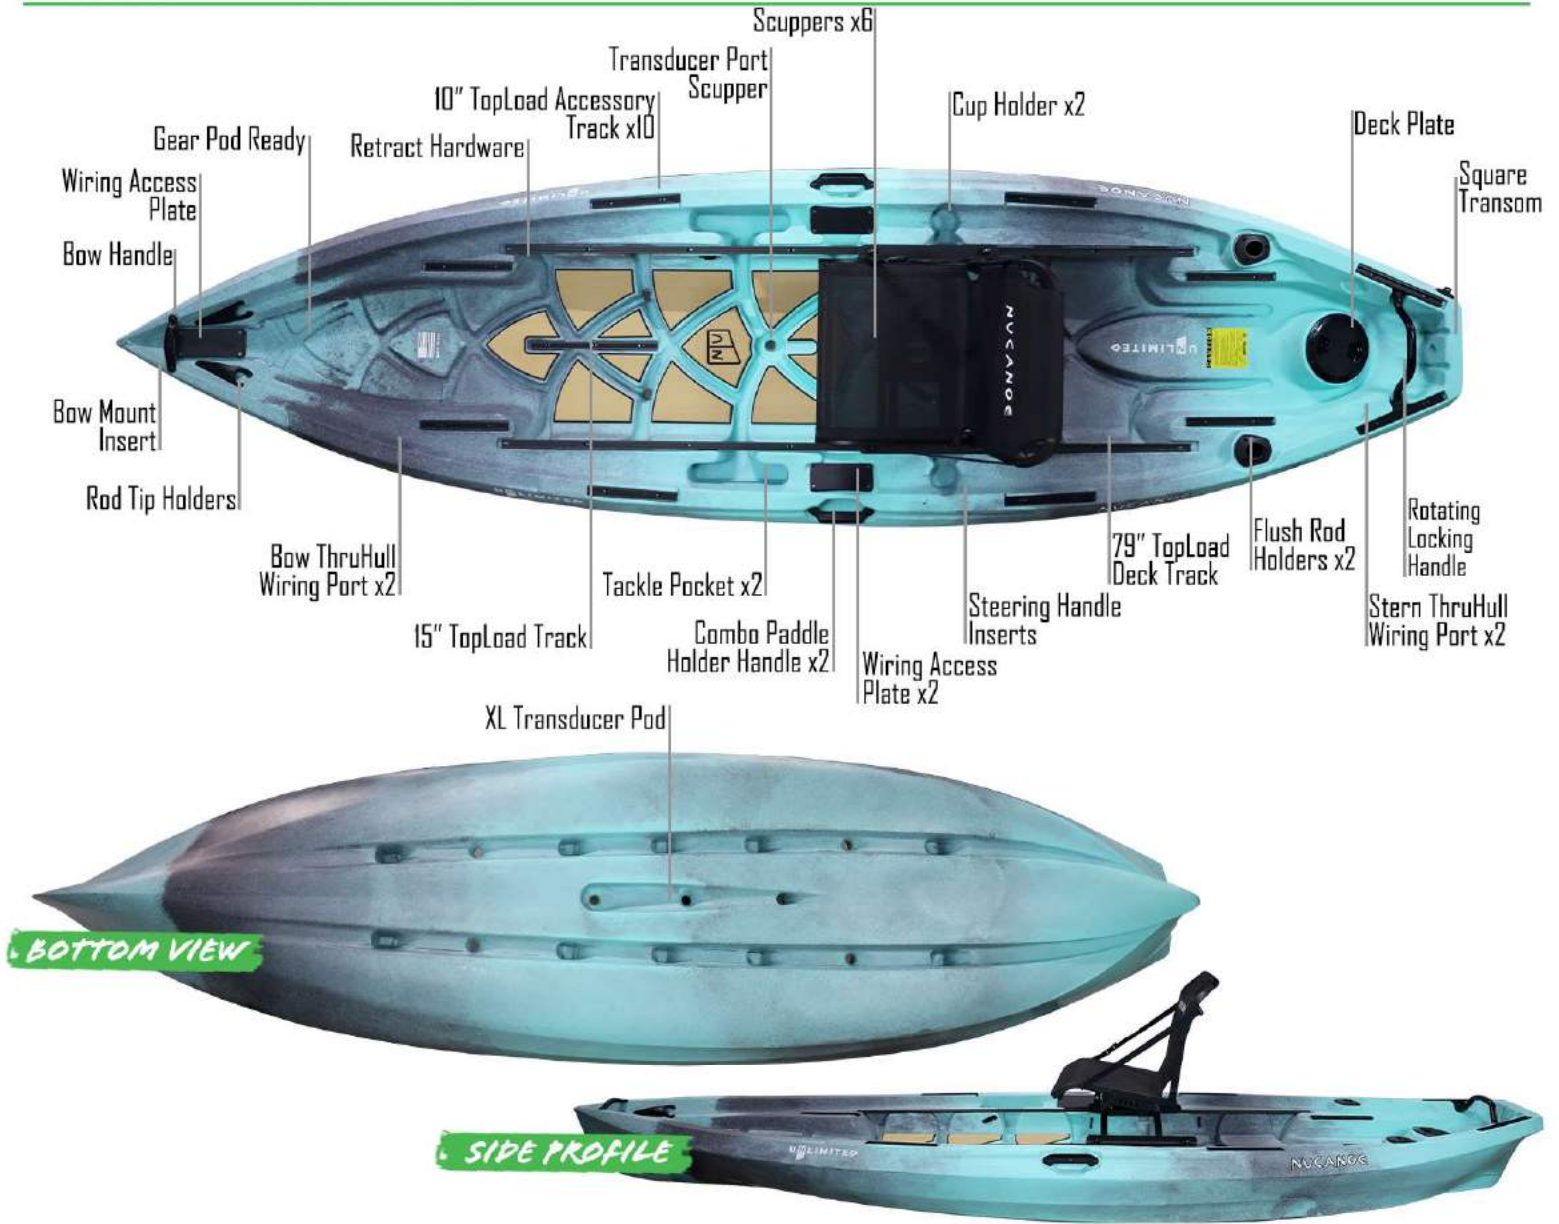

UNLIMITED

KNOW NO LIMITS.

In the UNLIMITED....yes you can. This kayak was designed to blow through obstacles and give you control. A solid open deck with unlimited rig-ability. A remarkable hull design that is fast AND stable, prepared for any waters. Plug & Play ready for pedals, power, and electronics. The UNLIMITED takes you to the future of kayak fishing & hunting.

FEATURES

- TARPON Drainage System with 7 scuppers
- ON DEMAND Storage with GearPod
- WaterTight Hull Integrity
- 22'+ of TopLoad Aluminum Track
- 3 Wiring Access Plates
- 4 ThruHull Wiring Ports
- XL Transducer Pod
- Rotating + Locking Stern Handle
- 360 FUSION Seat

Stability

Maneuverability

Tracking

Speed

With 360 FUSION Seat
\$1599*

LENGTH: 12' 6" | WIDTH: 41" | WEIGHT: 80lbs*

MAX WEIGHT: 600lbs* | SELF-BAILING CAP: 350 lbs* | SEATING: 1 - 2 People + 1 Buddy | MAX POWER: 2.5HP, 80lbs Thrust *Estimate

PADDLE	PEDAL	POWER	Bow Mount Motor	Torqeedo Motor	Outboard Motor	EPS
						

Gear Pod (Optional)

NUCANOE

UNLIMITED

FEATURES DIAGRAM

GEAR POD Coming Spring 2021 | Fits UNLIMITED and Flint | MSRP \$199*

NUCANOE